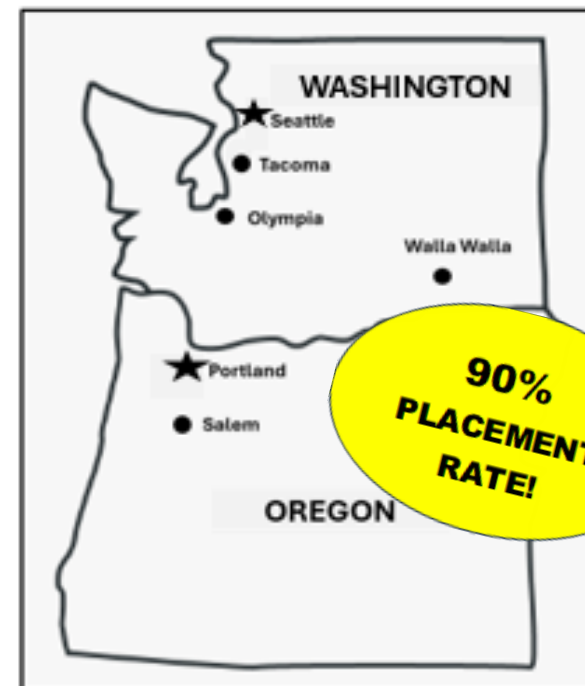

ANNUAL NORTHWEST COLLEGE BASKETBALL RECRUITING TOUR

MENS TEAM:

You will fly into PORTLAND, OREGON April 7, arriving before 1 pm and fly out of SEATTLE, WASHINGTON after 6 pm on April 11.

WOMENS TEAM:

You will fly into SEATTLE, WASHINGTON April 14, arriving before 1 pm and fly out of PORTLAND, OREGON after 6 pm on April 18.

WE WILL BE PLAYING AT 6 DIFFERENT COLLEGES IN 5 DAYS.

Over 60 colleges have been invited to watch you compete against college players at 6 different college campuses.

SEATTLE

- Central Washington U.
- Northwest U.
- Northwest Indian College
- Seattle Pacific U.
- Southeastern University
- Western Washington U.
- Bellevue CC
- Douglas CC
- Edmonds CC
- Everett CC
- Shoreline CC
- Skagit Valley CC
- Whatcom CC

TACOMA

- Puget Sound U.
- Pacific Lutheran U.
- Tacoma CC
- Green River CC
- Highline CC
- Pierce CC
- Olympic CC
- Peninsula CC

OLYMPIA

- Evergreen State
- St. Martins University
- Centralia CC
- Grays Harbor CC
- South Puget Sound CC

WALLA WALLA

- College of Idaho
- Eastern Oregon U.
- Lewis-Clark State
- North Idaho College
- Northwest Nazarene U.
- Walla Walla U.
- Whitman U.
- Whitworth U.
- Blue Mountain CC
- Columbia Basin CC
- Big Bend CC
- Wenatchee Valley CC
- Yakima Valley CC
- Spokane CC
- Treasure Valley CC
- Walla Walla CC

PORTLAND

- George Fox University
- Jessup University
- Lewis & Clark U.
- Pacific University
- Warner Pacific U.
- Clackamas CC
- Clark CC
- Lower Columbia CC
- Mt. Hood CC
- Portland CC

SALEM

- Bushnell University
- Corban University
- Linfield University
- Oregon Tech U.
- Southern Oregon U.
- Western Oregon U.
- Willamette U.
- Chemeketa CC
- Lane CC
- Linn-Benton CC
- Southwestern Oregon
- Umpqua CC

Be seen by up to **60+ Colleges** In 5 Days!

TEXT: (801) 550-9131 for Details